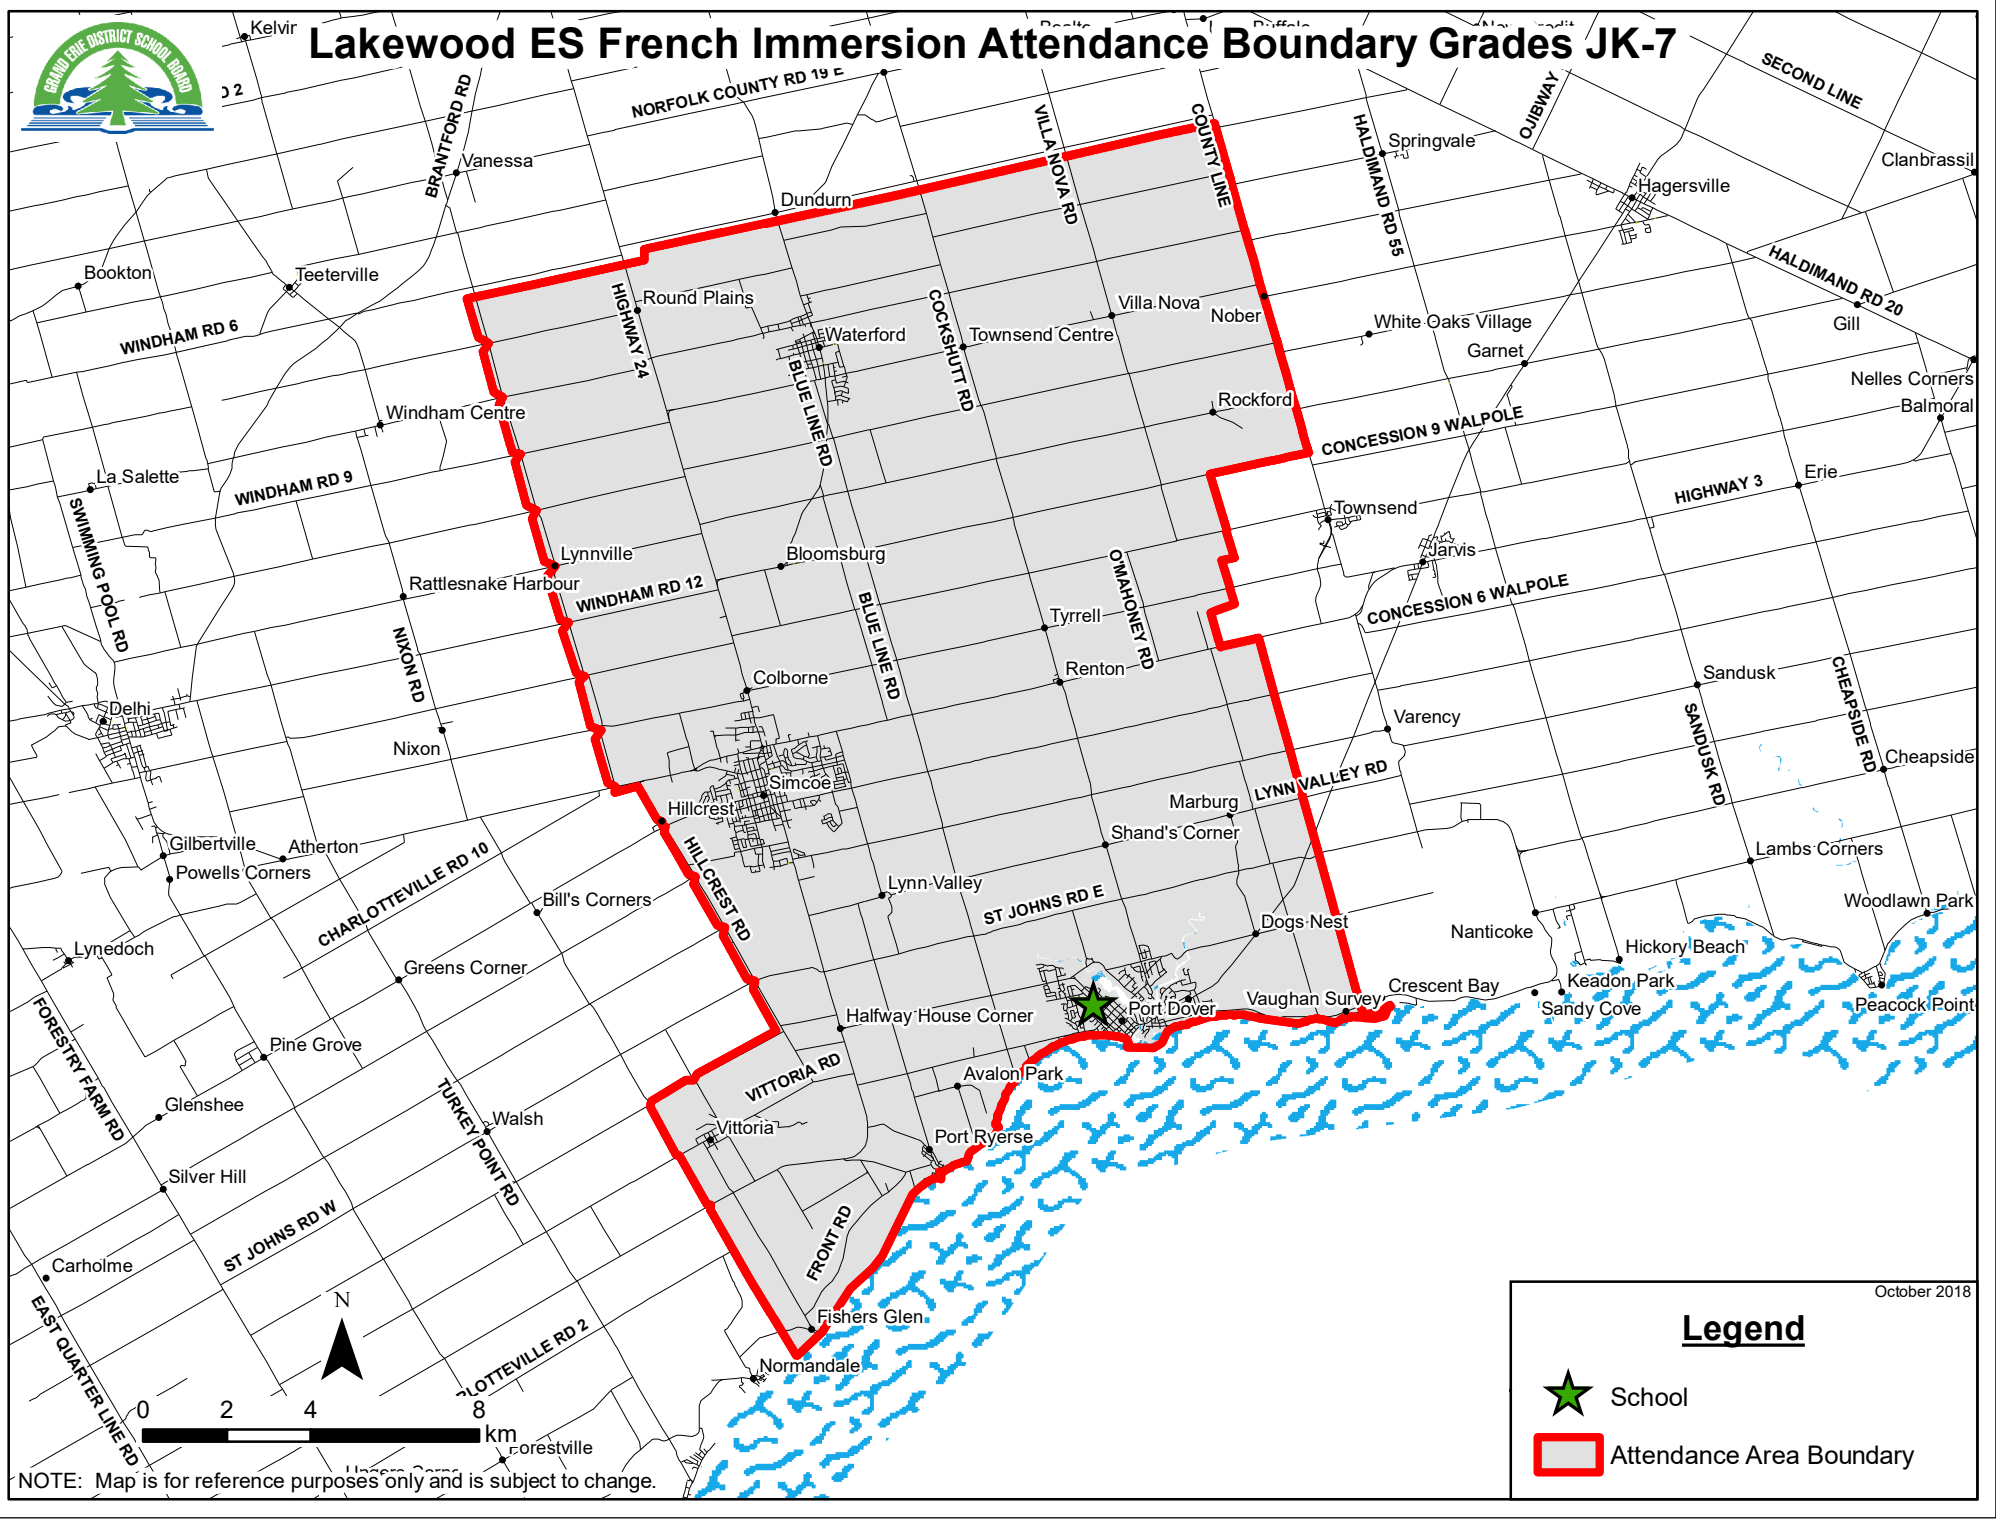

Lakewood ES French Immersion Attendance Boundary Grades JK-7

October 2018

Legend

- ★ School
- Attendance Area Boundary

NOTE: Map is for reference purposes only and is subject to change.