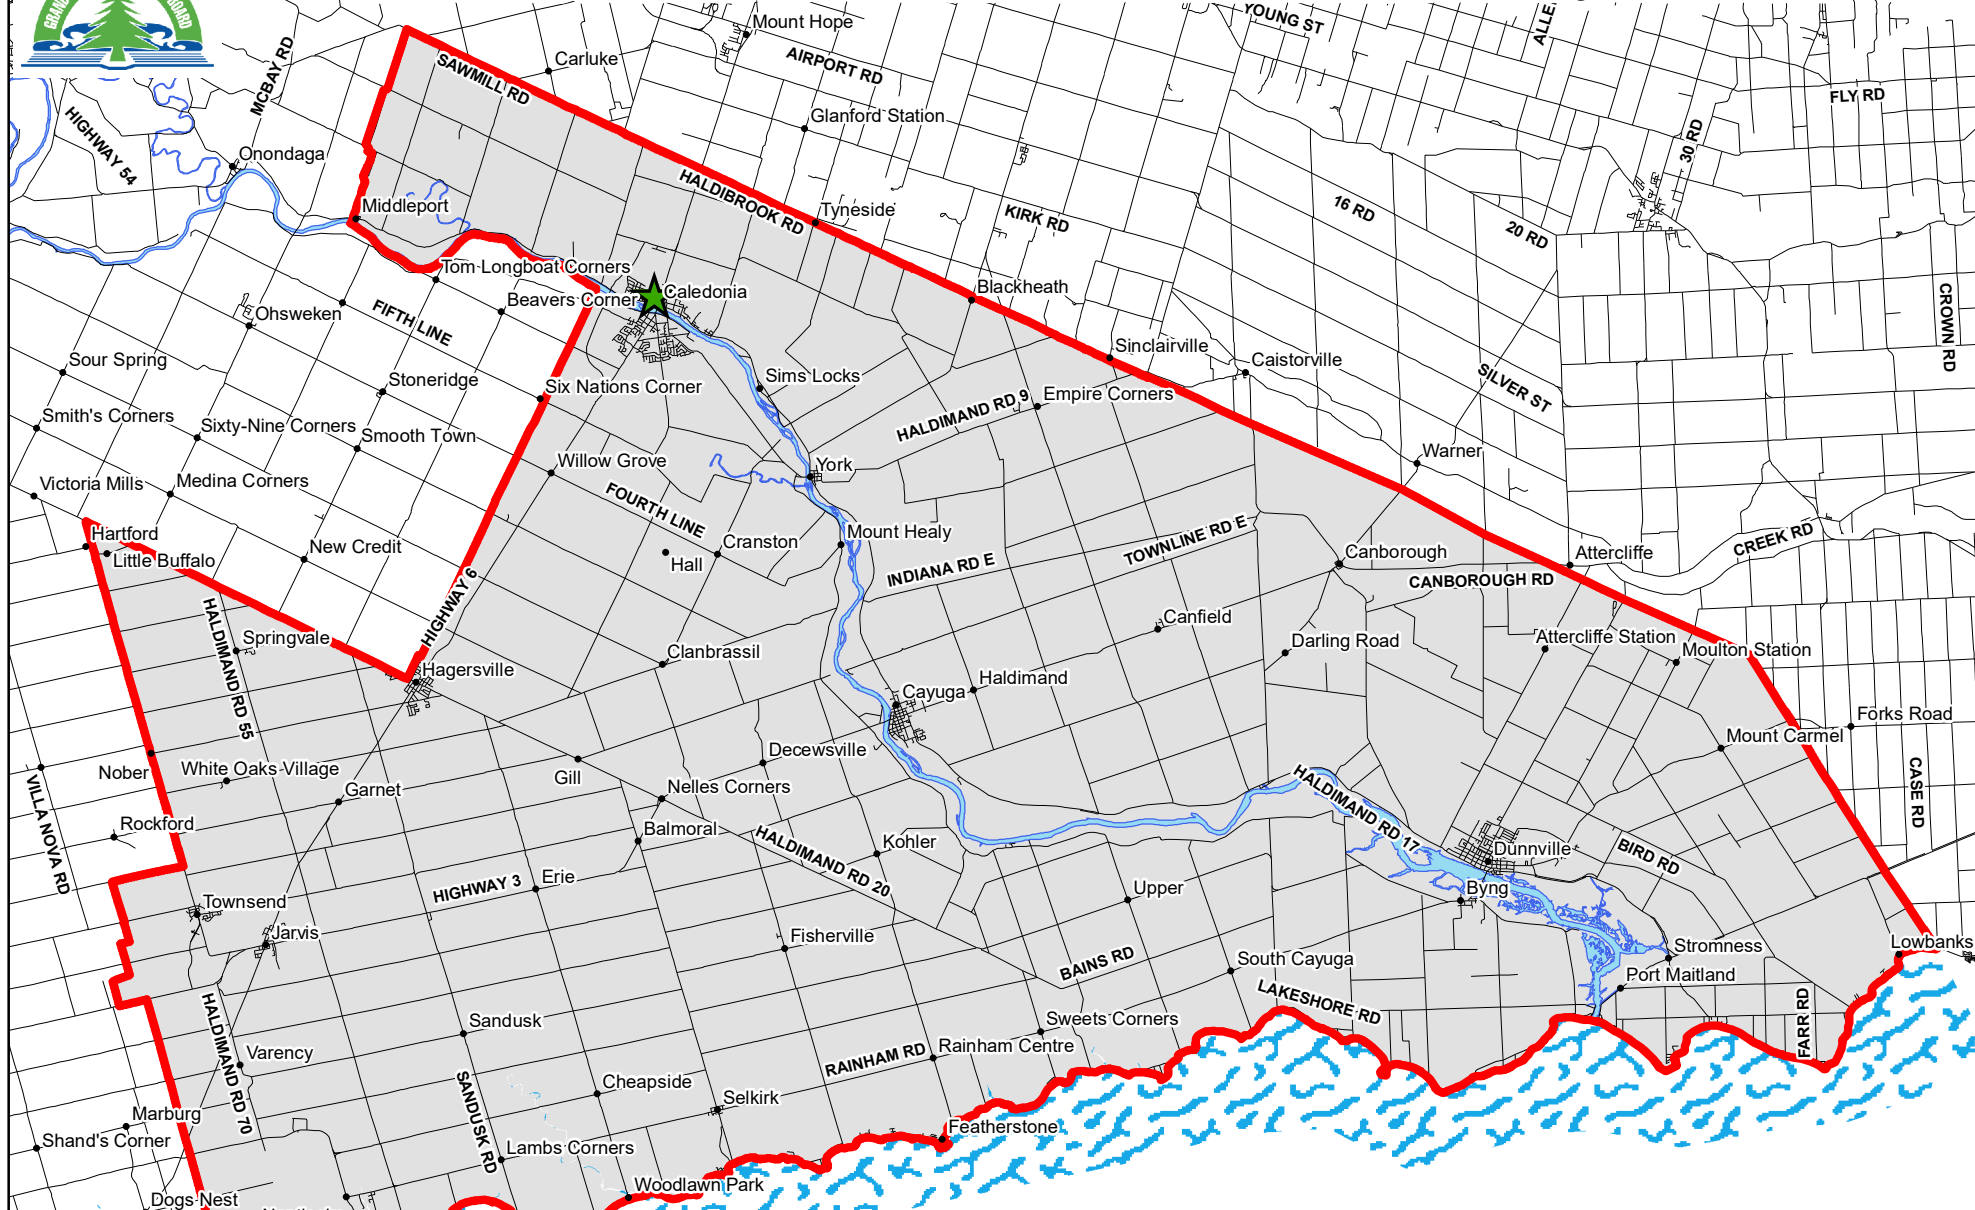

Caledonia Centennial PS French Immersion Attendance Boundary Grades JK-7

October 2018

Legend

-  School
-  Attendance Area Boundary

NOTE: Map is for reference purposes only and is subject to change.